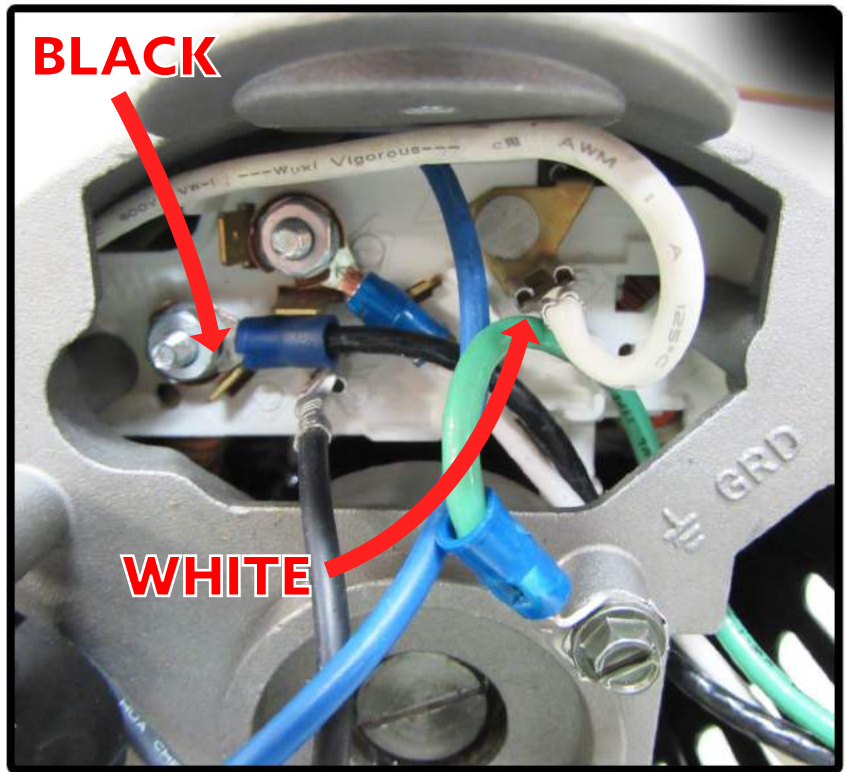

230 VOLT SETUP

THE EXCEL POOL PUMP COMES SETUP FOR 230 VOLTS OUT OF THE BOX.

115 VOLT SETUP

SWITCH THE BLACK AND WHITE LINES TO ACHIEVE A 115 VOLT SETUP