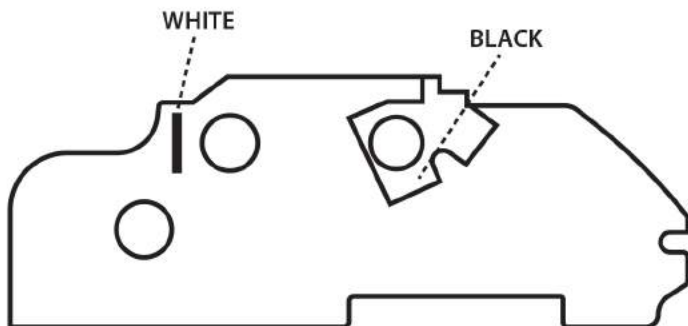

230 VOLT SETUP

THE EXCEL POOL PUMP COMES SETUP FOR 230 VOLTS OUT OF THE BOX.

115 VOLT SETUP

SWITCH THE BLACK AND WHITE LINES TO ACHIEVE A 115 VOLT SETUP