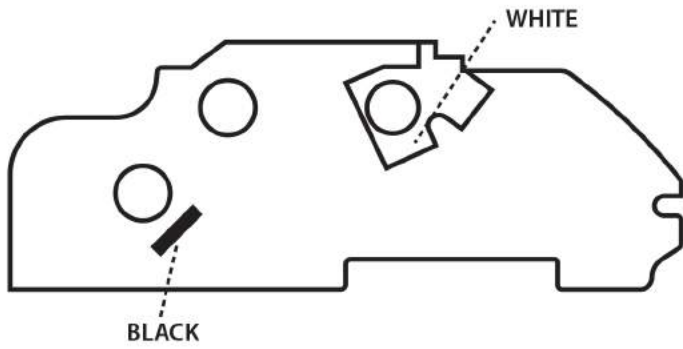

230 VOLT SETUP

THE EXCEL POOL PUMP COMES SETUP FOR 230 VOLTS OUT OF THE BOX.

115 VOLT SETUP

SWITCH THE BLACK AND WHITE LINES TO ACHIEVE A 115 VOLT SETUP